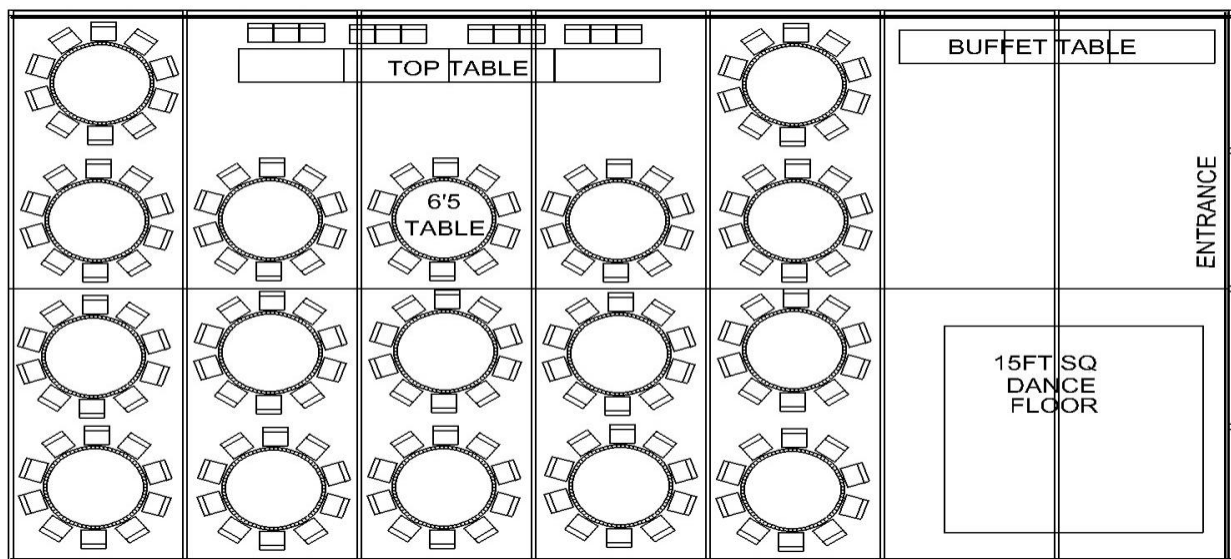

Marquee based on 180 guest seated

- 12m x 21m Clearspan Marquee – Example layout shown below
- Ivory Linings & Swags
- Chandelier Lighting
- Uplights
- Coir Matting
- 15ft x 15ft Parquet Wooden Dancefloor
- 17 Round Tables to seat 10
- 180 Banquet Chairs
- Buffet/Service Tables
- Top Table

12m x 21m example layout

Can change round tables to 6ft trestle tables

Plus FREE White Table Cloths

Upgrade to Chivari Chairs for £1 per Chair or Ice Chairs for £4

£POA

TERMS & CONDITIONS APPLY. PRICES BASED ON GRASS ONLY SITES (SUBJECT TO SITE SURVEY). PRICES BASED ON DELIVERY WITHIN A 30 MILE RADIUS OF LEICESTER CENTRAL (SUPPLEMENTS CHARGED FOR EXTRA MILEAGE)

WOODEN SOLID FLOORING AVAILABLE AT ADDITIONAL COST