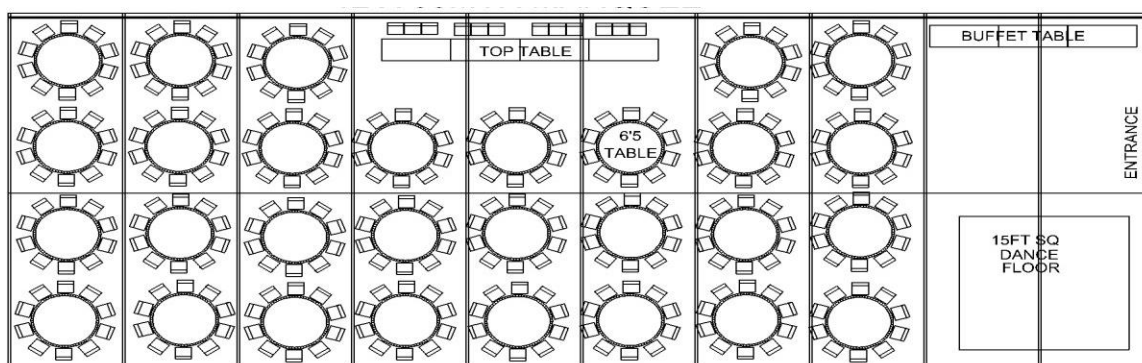

Marquee based on 300 guests seated

- 12m x 30m Clearspan Marquee – Example layout shown below
- Ivory Linings & Swags
- Chandelier Lighting
- Uplights
- Coir Matting
- 15ft x 15ft Parquet Wooden Dancefloor
- 29 Round Tables to seat 10
- 300 Banquet Chairs
- Buffet Tables/Service Tables
- Top Table

12m x 30m example layout

Can change round tables to 6ft trestle tables

Plus FREE White Table Cloths

Upgrade to Chivari Chairs for £1 per Chair or Ice Chairs for £4

£POA

TERMS & CONDITIONS APPLY. PRICES BASED ON GRASS ONLY SITES (SUBJECT TO SITE SURVEY). PRICES BASED ON DELIVERY WITHIN A 30 MILE RADIUS OF LEICESTER CENTRAL (SUPPLEMENTS CHARGED FOR EXTRA MILEAGE)
WOODEN SOLID FLOORING AVAILABLE AT ADDITIONAL COST

The Hog and Ox Roast Company / Heart of England Catering Limited
The Vale of Belvoir, Leicestershire E: info@hogandoxroast.co.uk

The Hog and Ox Roast Company is a trading name of Heart of England Catering Limited
Registered in England and Wales No. 11398392
Registered office: 8 Oxford Mews, Latimer Street, Southampton SO14 3EE